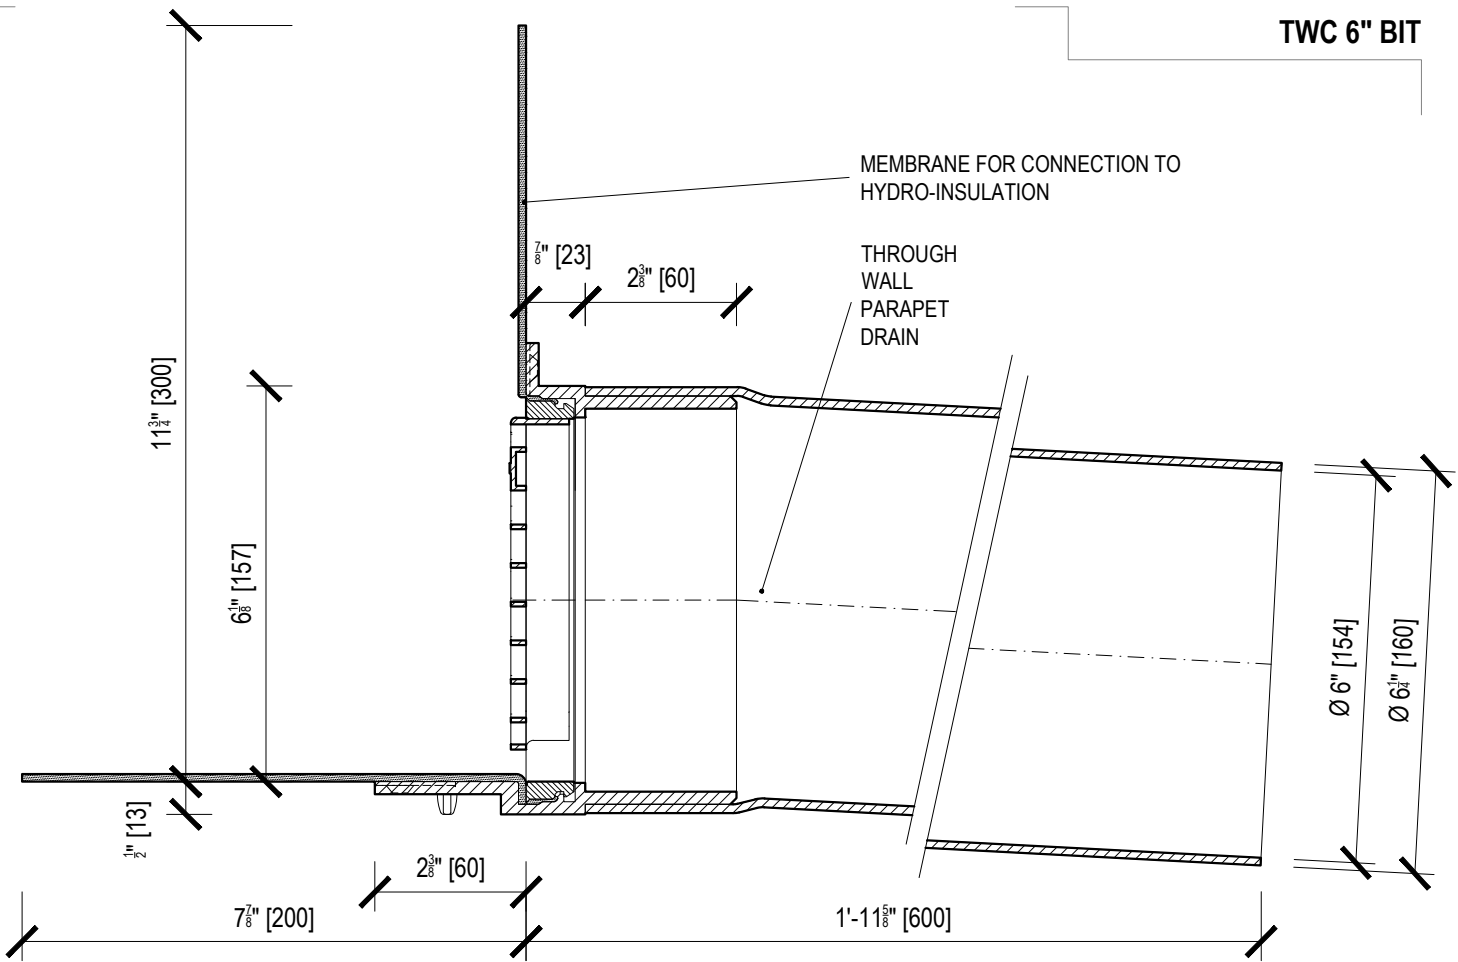

TWC 6" BIT

Name **ROUND THROUGH WALL PARAPET DRAIN**

Type **TWC 6" BIT**

Weight 5lb 5oz

Code US25120160

Material PVC

Scale 1:3

TOPWET