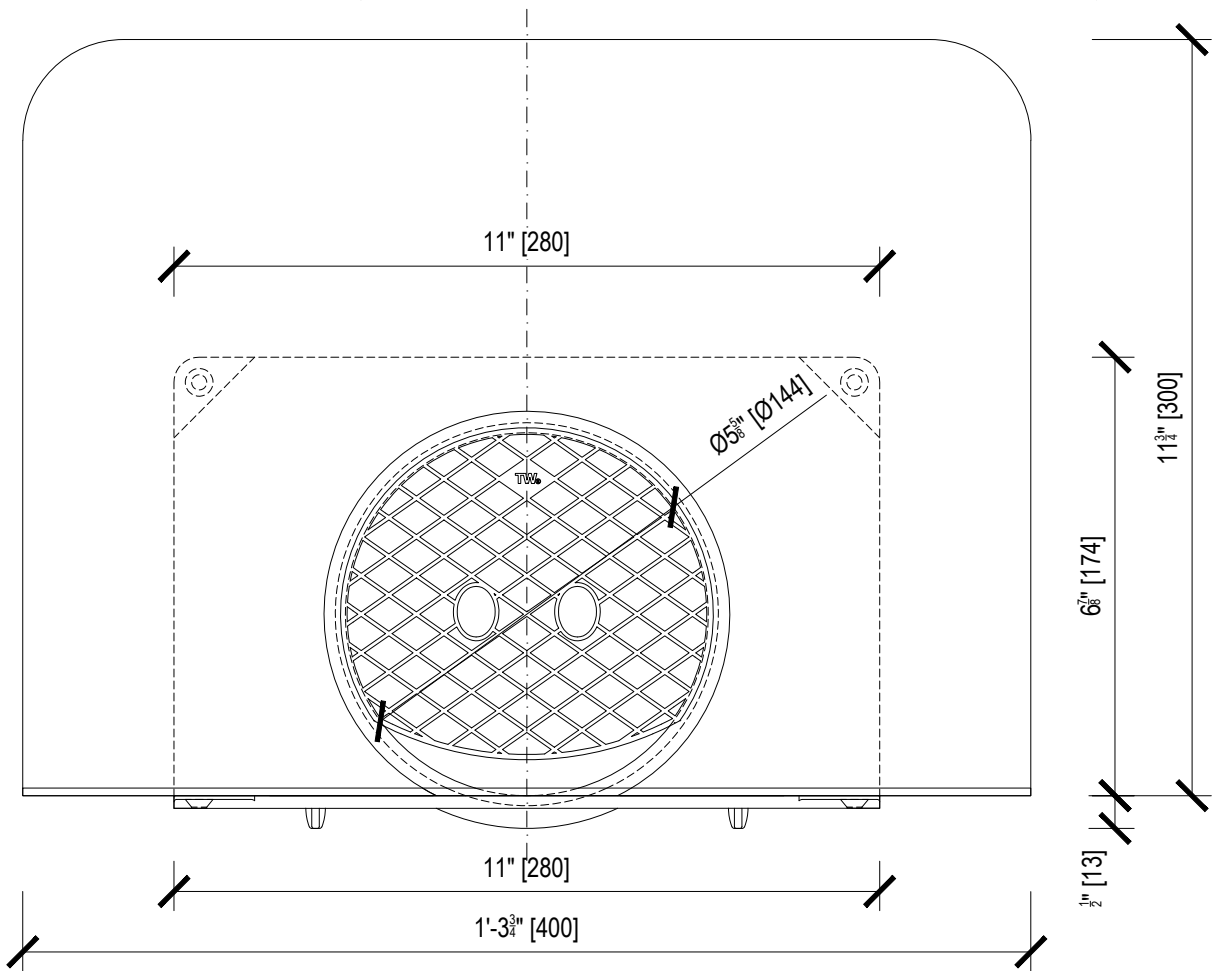

TWC 6" BIT

Name **ROUND THROUGH WALL PARAPET DRAIN**

Type **TWC 6" BIT**

Weight 5lb 5oz

Code US25120160

Material PVC

Scale 1:3

TOPWET