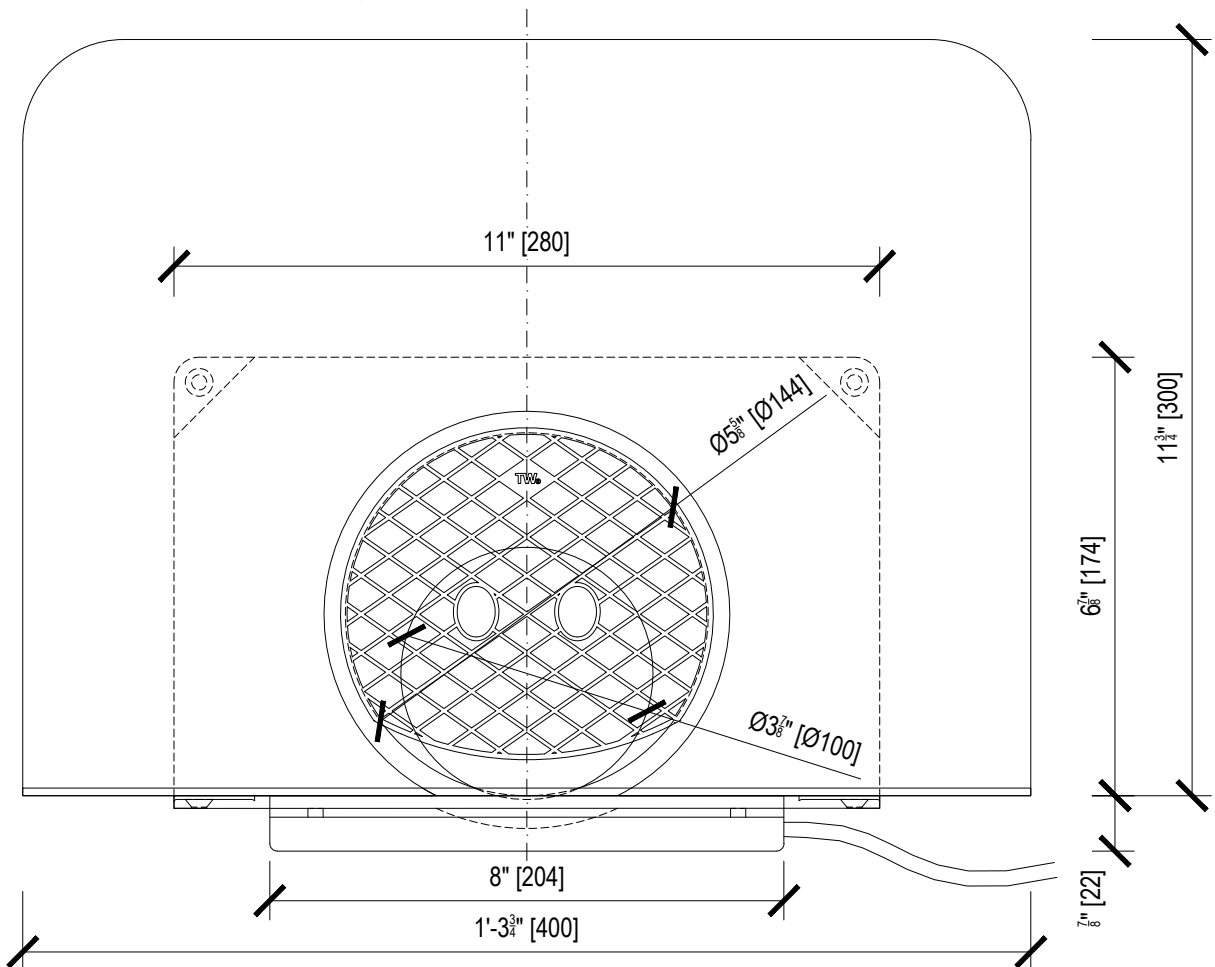

TWCE 4" BIT

Name	HEATED ROUND THROUGH WALL PARAPET DRAIN		
Type	TWCE 4" BIT	Weight	4lb 12oz
Code	US25140110	Material	PVC
Scale	1:3		

TOPWET

SYSTEMS FOR DRAINAGE OF FLAT ROOFS

info@topwet.cz

www.topwet.com