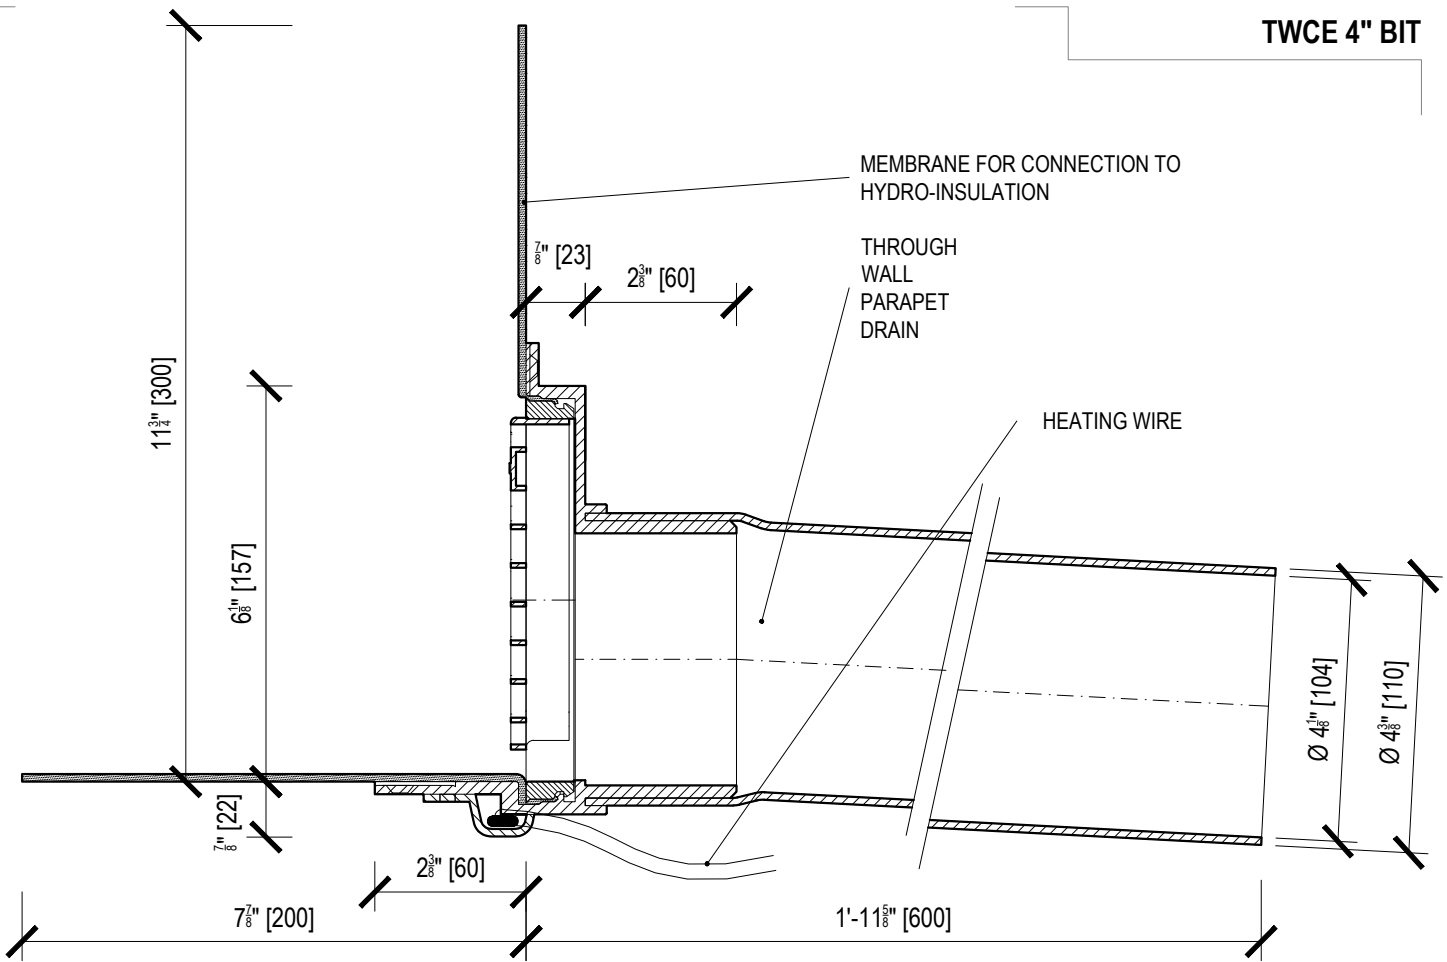

TWCE 4" BIT

Name	HEATED ROUND THROUGH WALL PARAPET DRAIN		
Type	TWCE 4" BIT	Weight	4lb 12oz
Code	US25140110	Material	PVC
Scale	1:3		

TOPWET

SYSTEMS FOR DRAINAGE OF FLAT ROOFS

info@topwet.cz

www.topwet.com