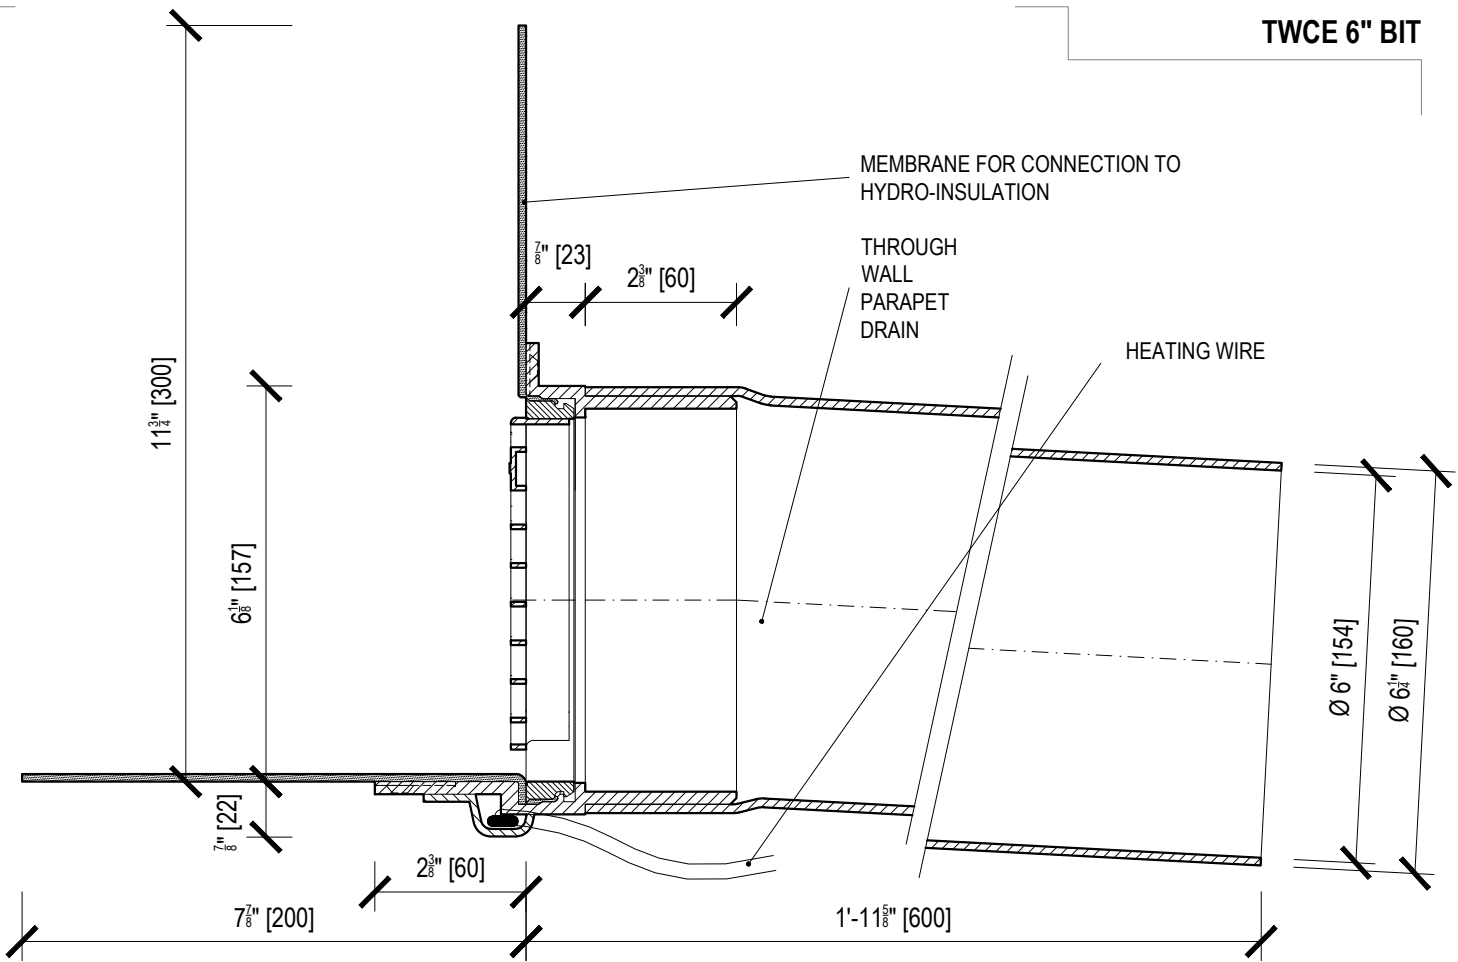

TWCE 6" BIT

Name **HEATED ROUND THROUGH WALL PARAPET DRAIN**

Type **TWCE 6" BIT**

Weight 5lb 13oz

Code **US25140160**

Material PVC

Scale 1:3

TOPWET