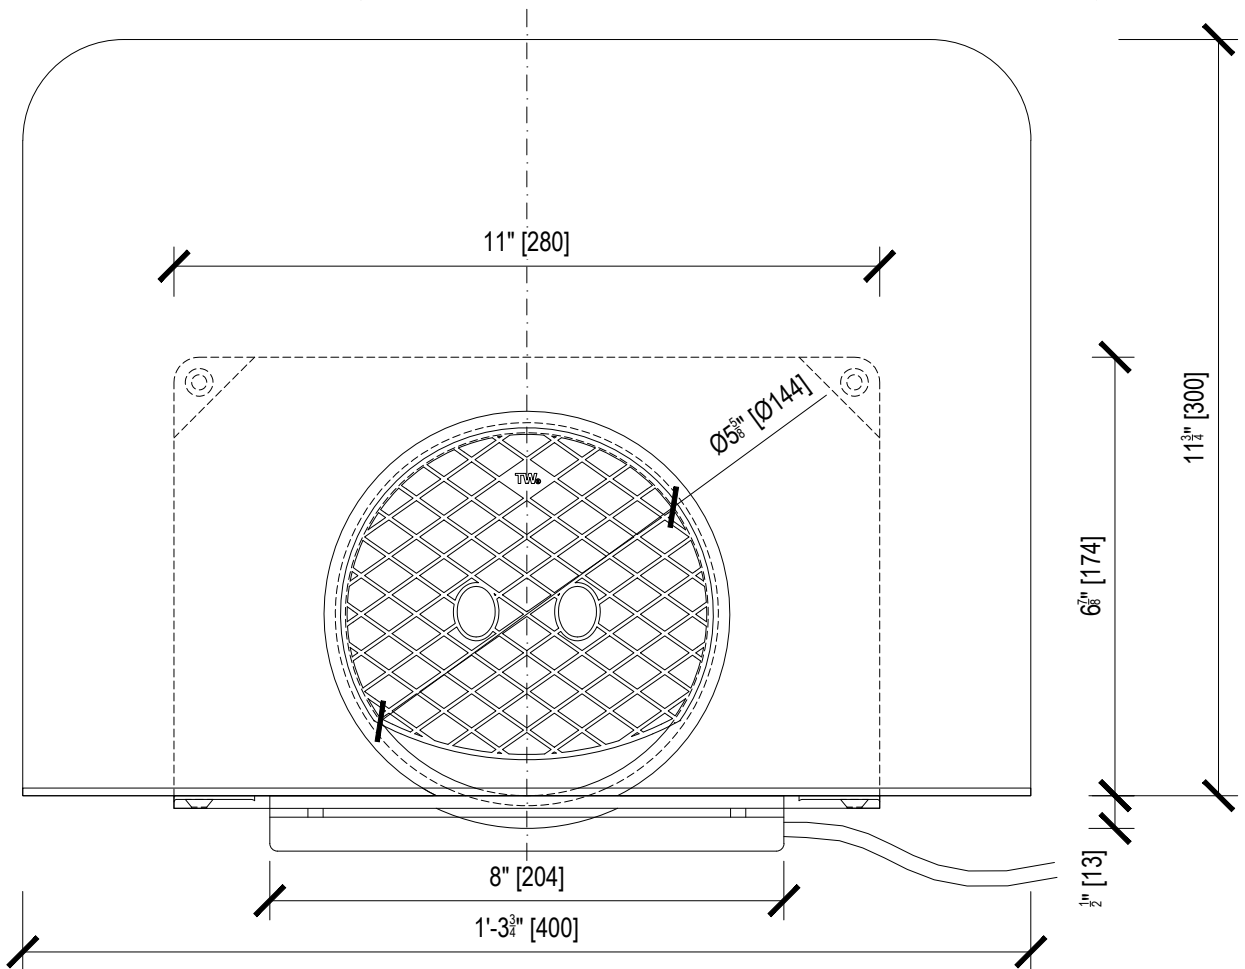

TWCE 6" BIT

Name **HEATED ROUND THROUGH WALL PARAPET DRAIN**

Type **TWCE 6" BIT**

Weight 5lb 13oz

Code **US25140160**

Material PVC

Scale 1:3

TOPWET