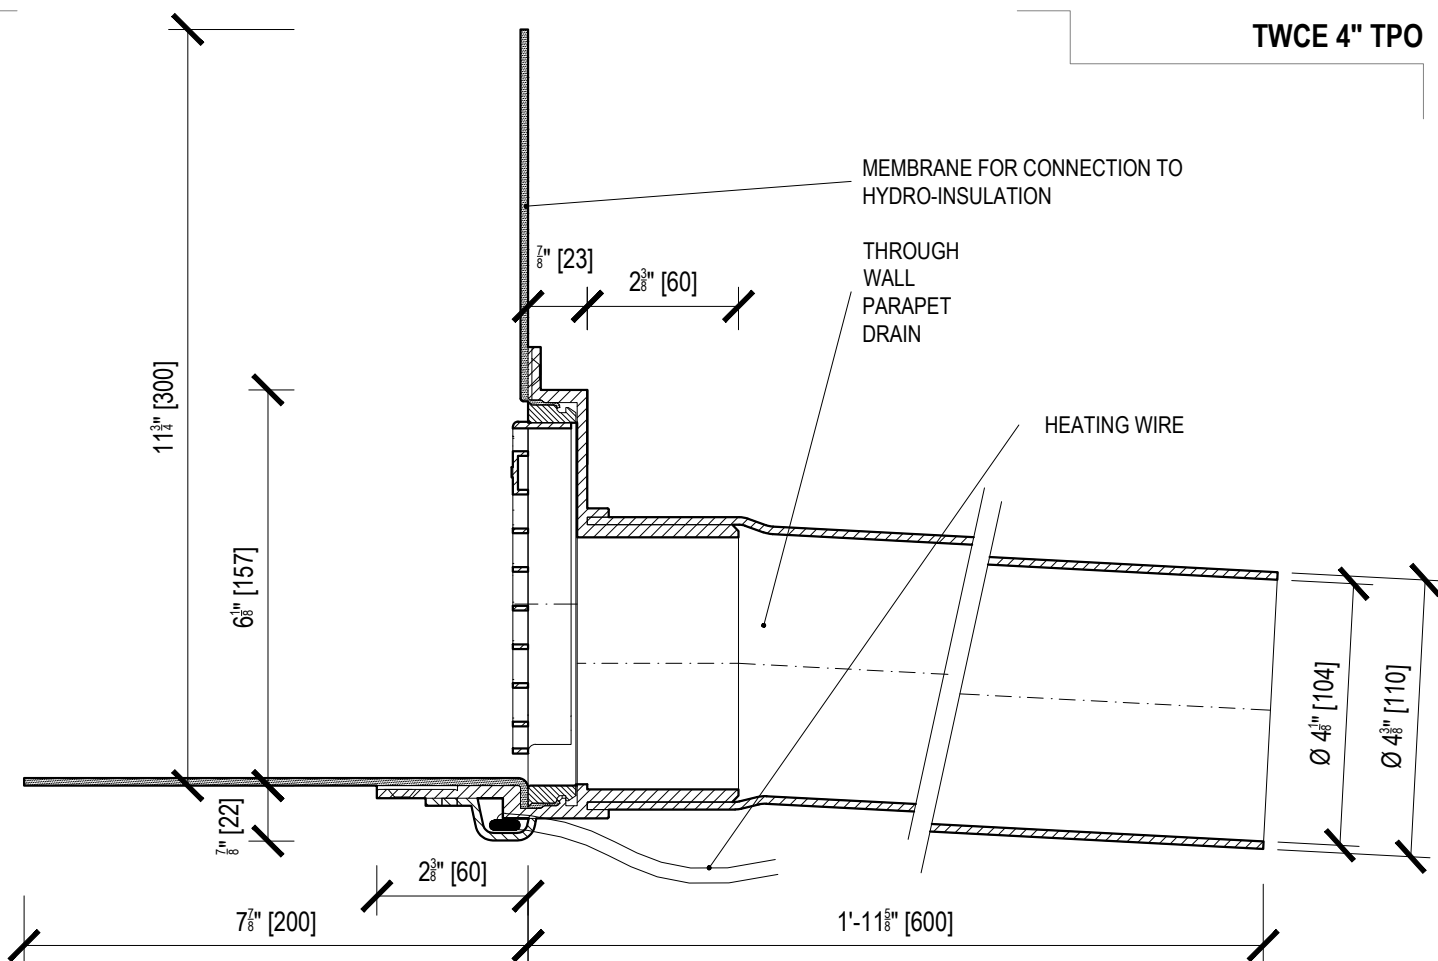

TWCE 4" TPO

Name	HEATED ROUND THROUGH WALL PARAPET DRAIN		
Type	TWCE 4" TPO	Weight	4lb 12oz
Code	US25640110	Material	PVC
Scale	1:3		

**TOPWET**

SYSTEMS FOR DRAINAGE OF FLAT ROOFS

info@topwet.cz

www.topwet.com