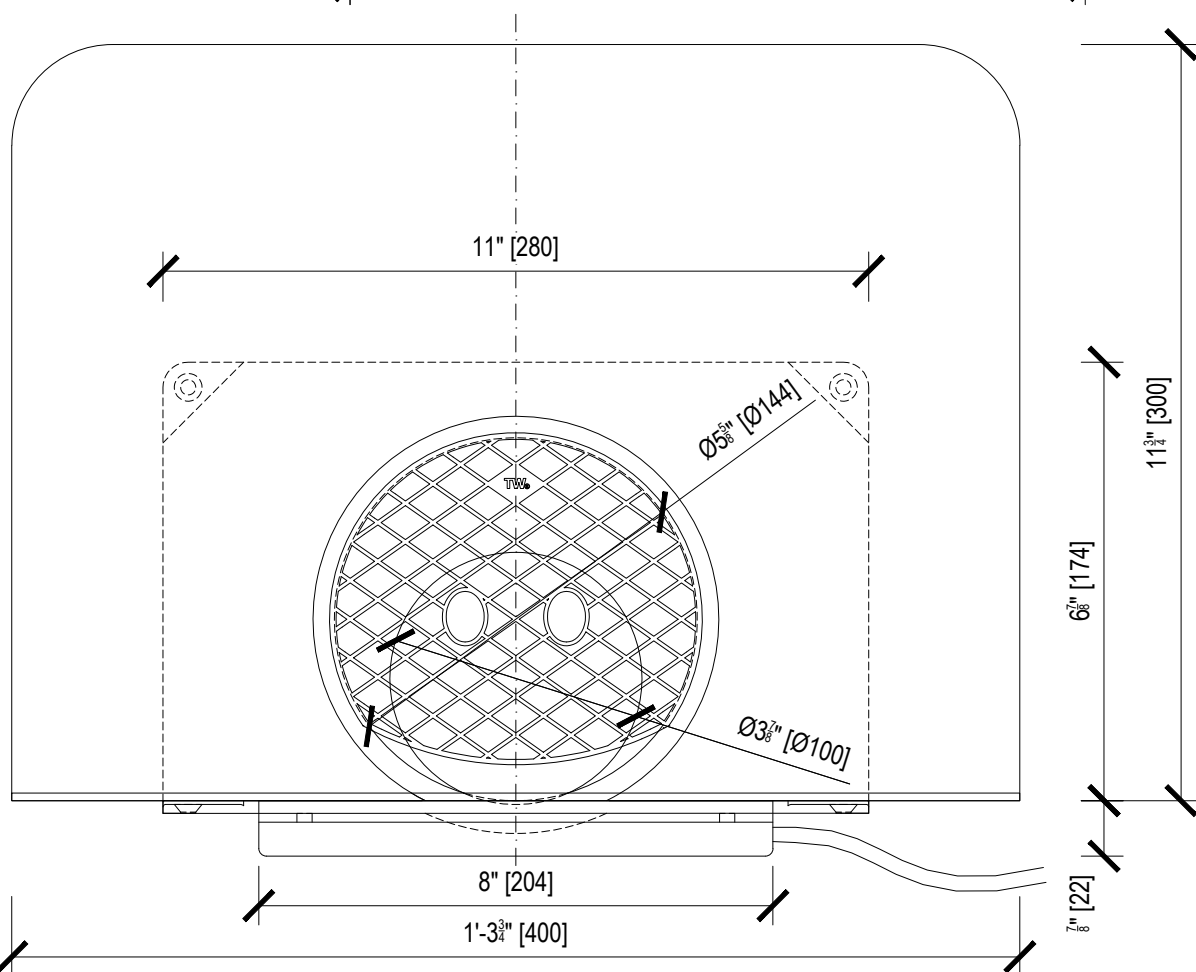

TWCE 4" TPO

Name	HEATED ROUND THROUGH WALL PARAPET DRAIN		
Type	TWCE 4" TPO	Weight	4lb 12oz
Code	US25640110	Material	PVC
Scale	1:3		

**TOPWET**

SYSTEMS FOR DRAINAGE OF FLAT ROOFS

info@topwet.cz

www.topwet.com