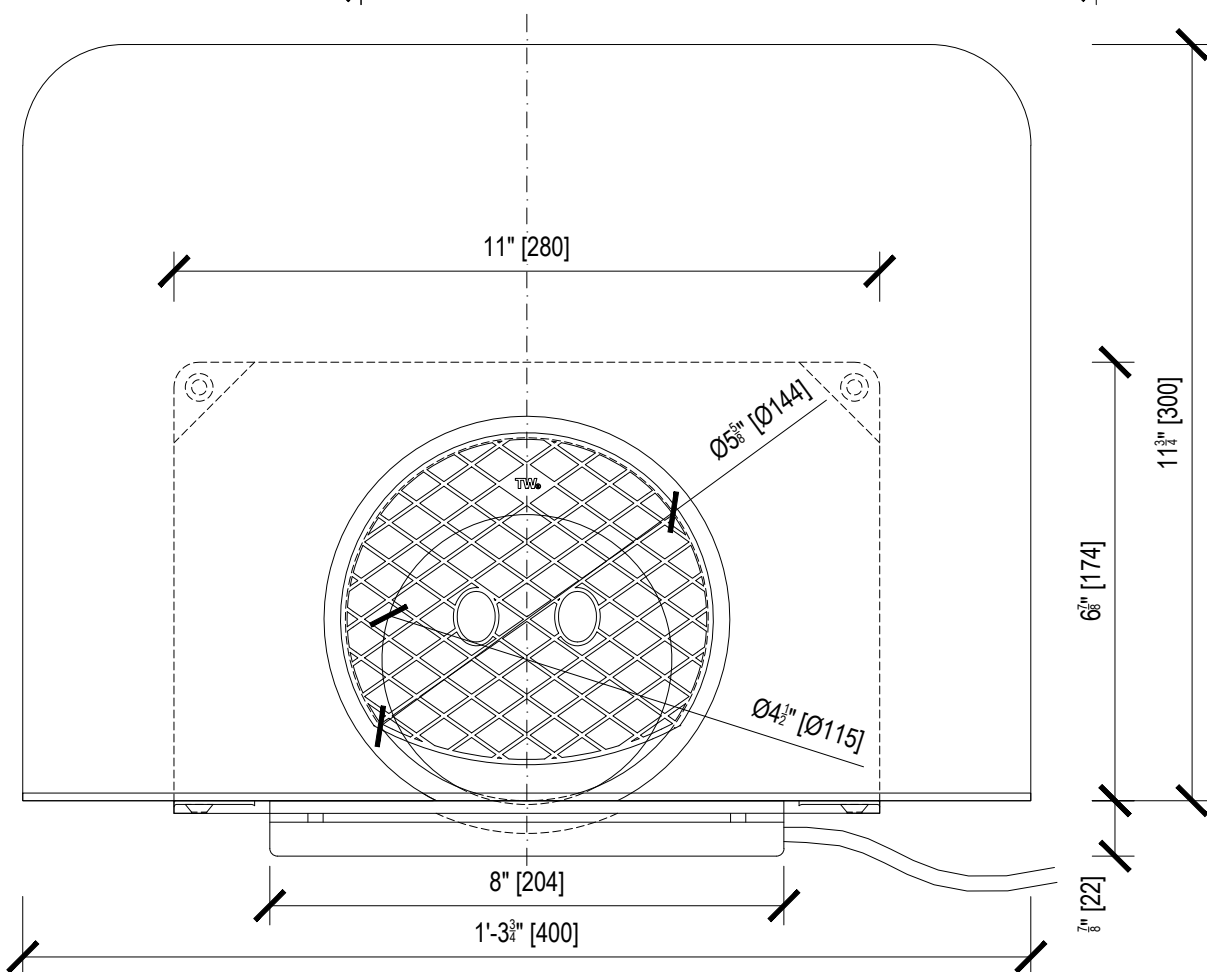

TWCE 5" TPO

Name	HEATED ROUND THROUGH WALL PARAPET DRAIN		
Type	TWCE 5" TPO	Weight	5lb 2oz
Code	US25640125	Material	PVC
Scale	1:3		

TOPWET

SYSTEMS FOR DRAINAGE OF FLAT ROOFS

info@topwet.cz

www.topwet.com