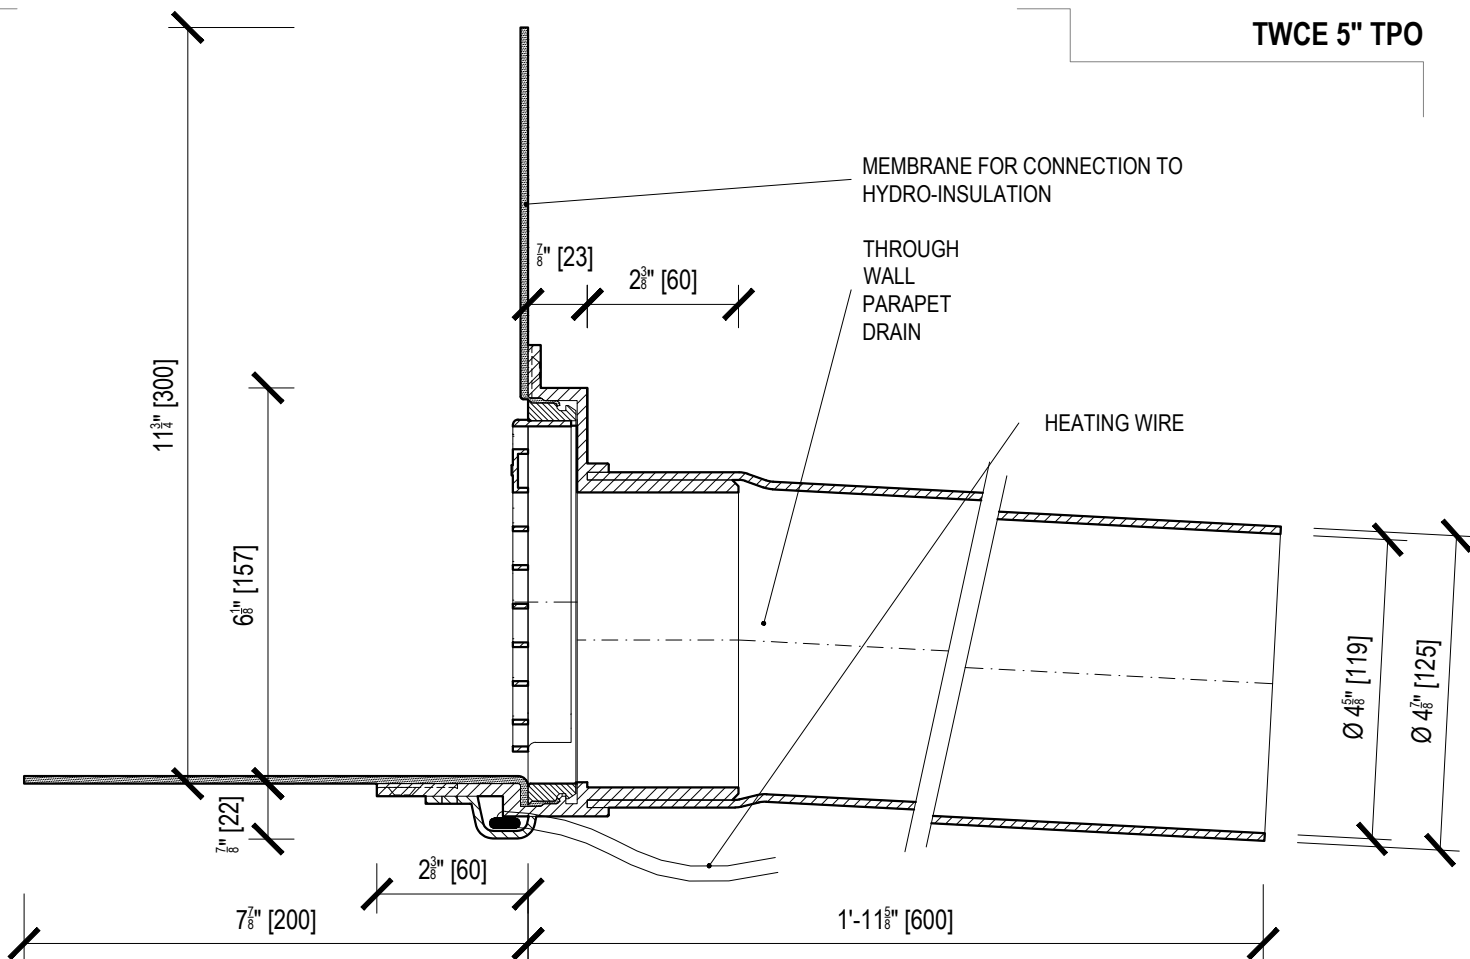

TWCE 5" TPO

Name	HEATED ROUND THROUGH WALL PARAPET DRAIN		
Type	TWCE 5" TPO	Weight	5lb 2oz
Code	US25640125	Material	PVC
Scale	1:3		

TOPWET

SYSTEMS FOR DRAINAGE OF FLAT ROOFS

info@topwet.cz

www.topwet.com